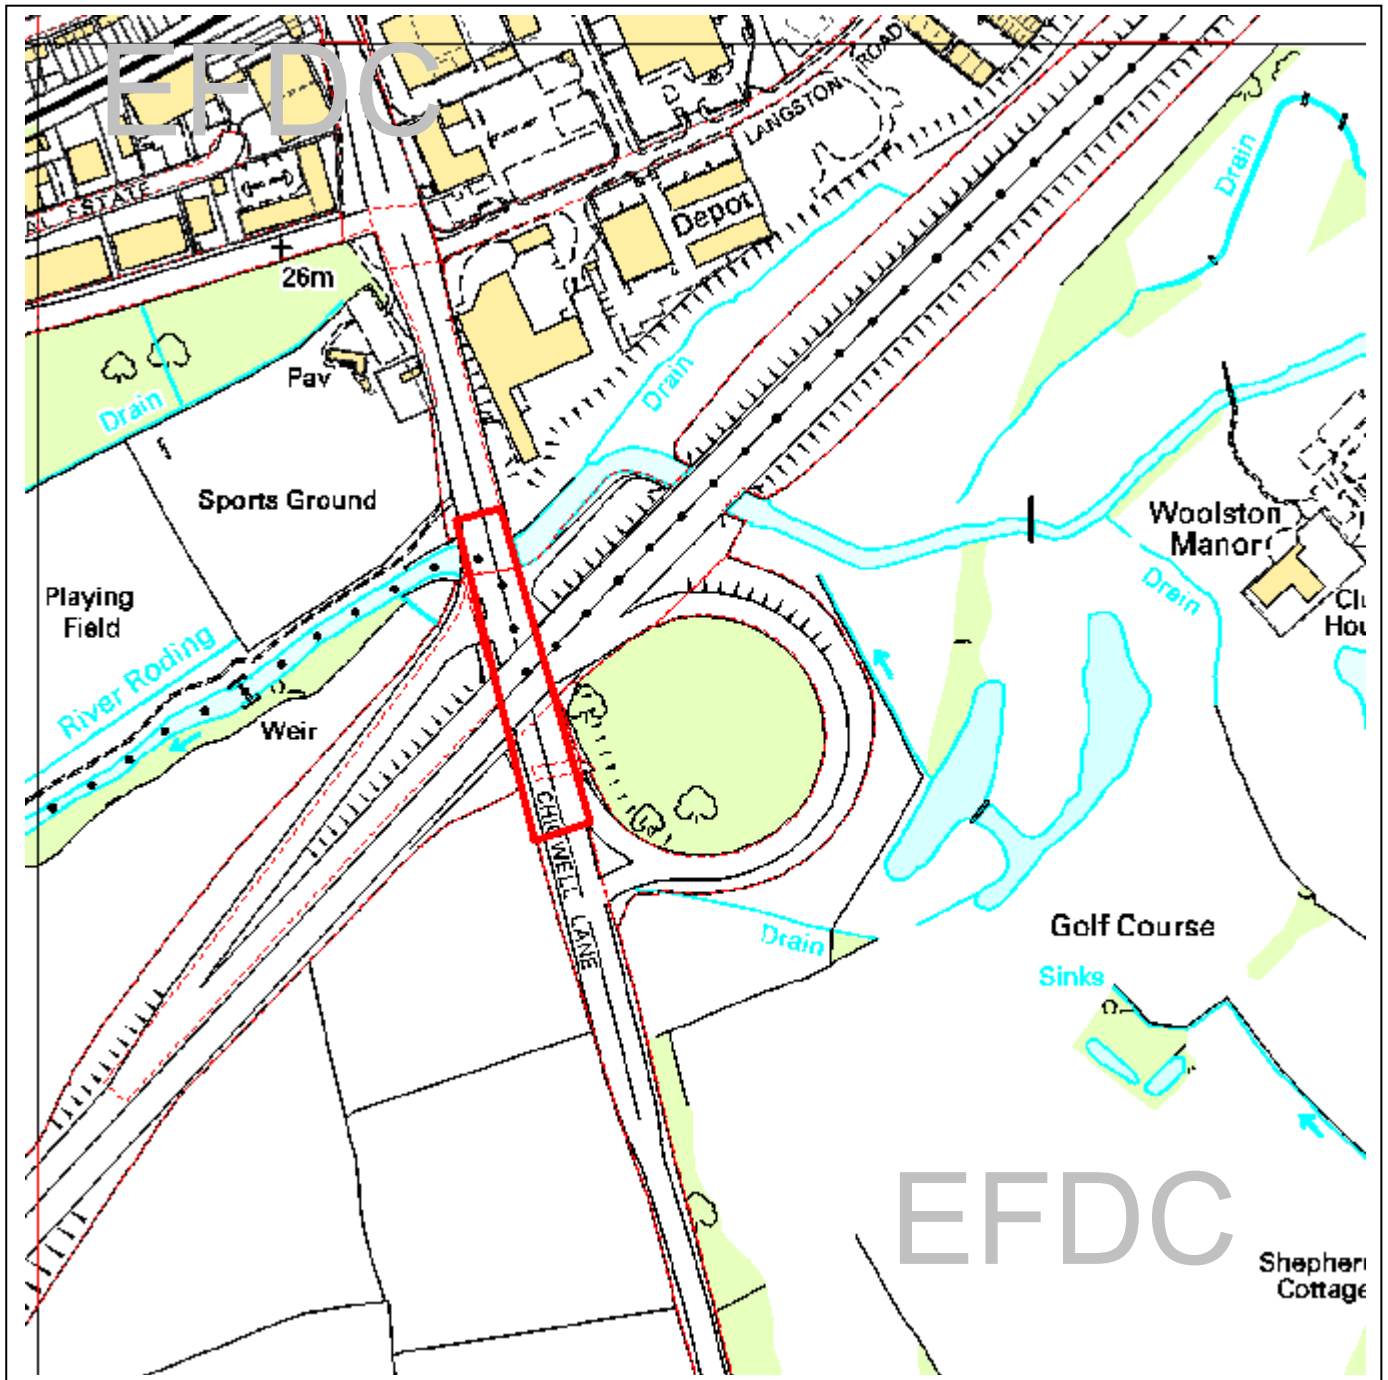

# Epping Forest District Council

District Development Committee

The material contained in this plot has been reproduced from an Ordnance Survey map with the permission of the Controller of Her Majesty's Stationery. (c) Crown Copyright. Unauthorised reproduction infringes Crown Copyright and may lead to prosecution or civil proceedings.

EFDC licence No.100018534

<b>Agenda Item Number:</b>	8
Application Number:	EPF/2432/08
Site Name:	Central Reservation, Chigwell Lane, Opposite exit from M11
Scale of Plot:	1/5000